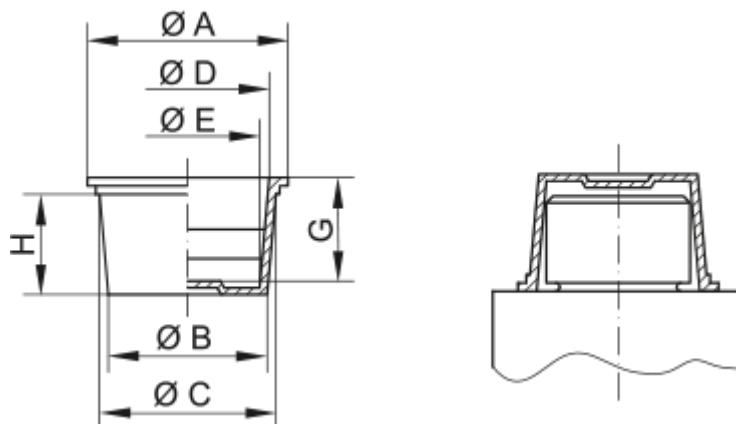

Article number: 59GPN610U5

Description: KLEE Universal plugs GPN 610 U - (\varnothing 9,2-11/ \varnothing 9,3-7,5)

Measures

A = 14
B = 9.2
C = 11
D = 9.3
E = 7.5
G = 10
H = 10